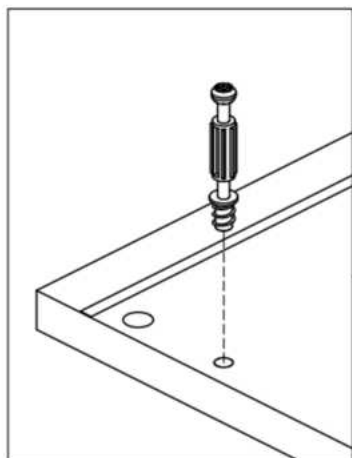

18

0131515

x6

Ø0.30x1.73"
Ø7.5x44 mm